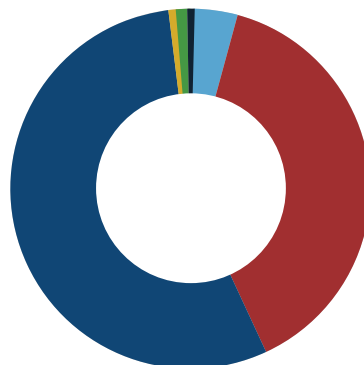

STEPHANIE SMITH, *Alliance for the Great Lakes*

Financial Information

Revenue

Contributions	49,682
Grants	495,000
Program Fees & Contracts	706,479
Contributed Services	2,000
Interest & Dividends	8,370
Other Revenue	2,678
TOTAL INCOME	1,264,209