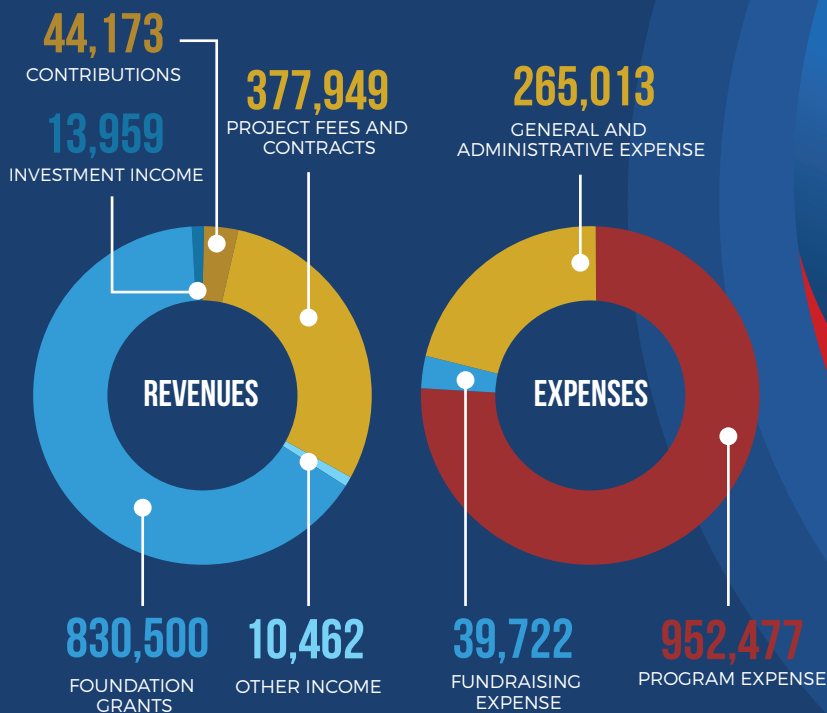

2016 SUPPORTERS

2016 DONORS

John Aberle-Grasse
Jim Abernathy
Gerald Adelmann
Nancy & Alden Almquist
Todd Ambs
David Anderson
Jim Anderson
Judy Anderson
Amy Armstrong
Mehrdad Azemun
Mark Berte
Lenore Beyer
Stephen Blackmer & Kelly Short
Brent Blackwelder & Teresa Stotzer
David Blockstein
Peter & Mary Lou Bloome
Angel Braestrup
Joel Brammeier
Emy Brawley
Franca Brilliant
Jeff & Erica Broberg
Chris Brown
Kevin & Deborah Brubaker
Sarah Bursky
Jennifer Caddick
Harley Cahen & Diane Wray
Robin Camarote
Carol Casler
Sarah Clark & Hubert Dixon
Naomi Cobb
Shelley Cohen
Warren & Clara Copeland
David Corsar
Benjamin Cox
Kevin Coyle
Patrick & Lynn de Freitas
Antonia de Medinaceli
Scott Denman
Denise de Percin
Lois DeBacker
Janet Dellaria
Judy Donald
Joel Dorow
Mary Cameron Driver & Clint Driver
Ed & Ky Easton
Eric Eben
James Eben
John Eben
Mike Ebersole
Steve Elkinton
Marrey Embers
Meredith Emmett
Kristina & Mark Englund-Krieger
Steve & Amy Eppler-Epstein
Holly Erickson
Leo Erickson
Todd Erickson
Brock Evans
Amy Falk Sheldon & Matt Sheldon
Martha Ferrara
Janet Fishman

Norajean Flanagan & Bert Glenn
Ann Fowler Wallace
Lauren France & Jennifer Divine
Kate Fritz
Marci Gaines
Frances Gatz
Emilian Geczi
Ed Gimenez
Marianne & David Ginsburg
Cheryl Claeser
Marta Gmurczyk
Carol Goland
Daniel Goldfarb
Morgan Gopnik
Judy Gregg
Douglas Gross
Olivia Guerrieri
Reginald "Flip" Hagood
David & Holly Hahn-Baker
Barbara Henry & Joe Halloran
Carol Hamilton
Gail Henry & Sam Francis
Jill Holpuch
Frances Hunt
Renee & Spencer Hunt
Amanda Huron
Laura Hussey
Diane Ives & Jon Lickerman
Sara & John Jacobsen
Andy Johnson
Peter Jutro
Jen Kohout
Robert Karp
Tom Kay
Suellen & Bruce Keiner
Susan Keller & Mark Shroder
Meg Kelly
Julian Keniry & Fritz Myer
Renee Kivikko
Eliza Klose
Beth Kosson
Jolie Krasinski
Marge Kumaki
Grant La Rouché & Genevieve Pullis
Carol & Thomas Lamm
Peter Lane
Victoria Laubach
Tasha Lawson
Rachel Leamon
Howard Learner
Robert & Dee Leggett
Cathy Lerza & Peter Guerrero
Richard Liroff
Stephen Lofgren
Richard Magyar
Nan Marks
Pamela Mavrolas
Brook McDonald
Jim & Karen McElfish
Steve & Mimi McKindley-Ward
Lillian McMath