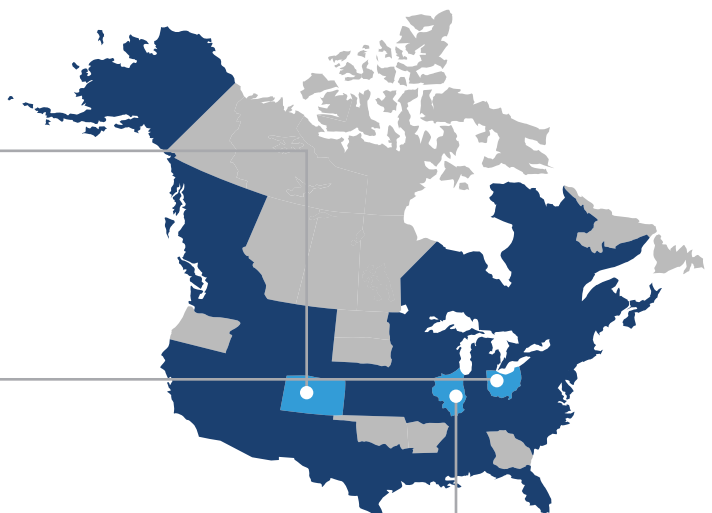

OUR MISSION STATEMENT

To support healthy communities and a healthy Earth, the Institute for Conservation Leadership strengthens leaders, organizations, coalitions, and networks.

Institute for Conservation
LEADERSHIP